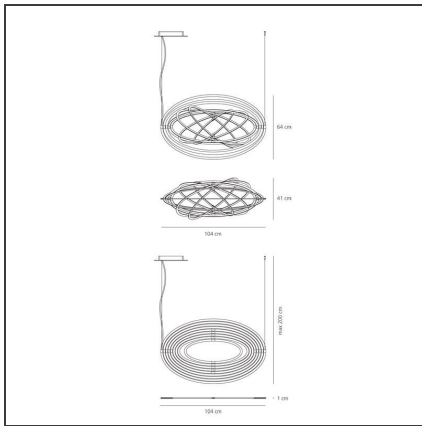

Copernico Suspension - Black

IP20    

Dimmerable: +  -

DESIGN BY

Carlotta de Bevilacqua, Paolo Dell'Elce

DESCRIPTION

Suspension lamp, coordinated with the wall lamp model. Nine concentric mobile ellipses obtained from a single aluminium plate support a circuit of 384 white LEDs; the ellipses rotate independently on two different axes, enabling the light emission to be directed and numerous spatial configurations to be obtained at the same time. When the device is closed it is completely flat.

TECHNICAL DRAWINGS

FEATURES

Article Code:	1623020A	Material:	Aluminum
Colour:	Metal black	Series:	Design
Installation:	Suspension	Emission:	Diffused,direct,indirect
Environment:	Indoor		

DIMENSIONS

Length:	cm 104
Width:	cm 41
Rotation:	cm 360
Max Height from ceiling:	cm 200

INCLUDED SOURCES

Category:	LED	Color temperature (K):	3000K
Number:	1		
Watt:	31,5W		
Delivered lumens output (lm):	2300lm		
Type:	0		
Class:	A		

LUMINAIRE

Watt:	38W	Delivered lumens output (lm):	2565lm
		CCT:	3000K
		Dimmable Typology:	Push