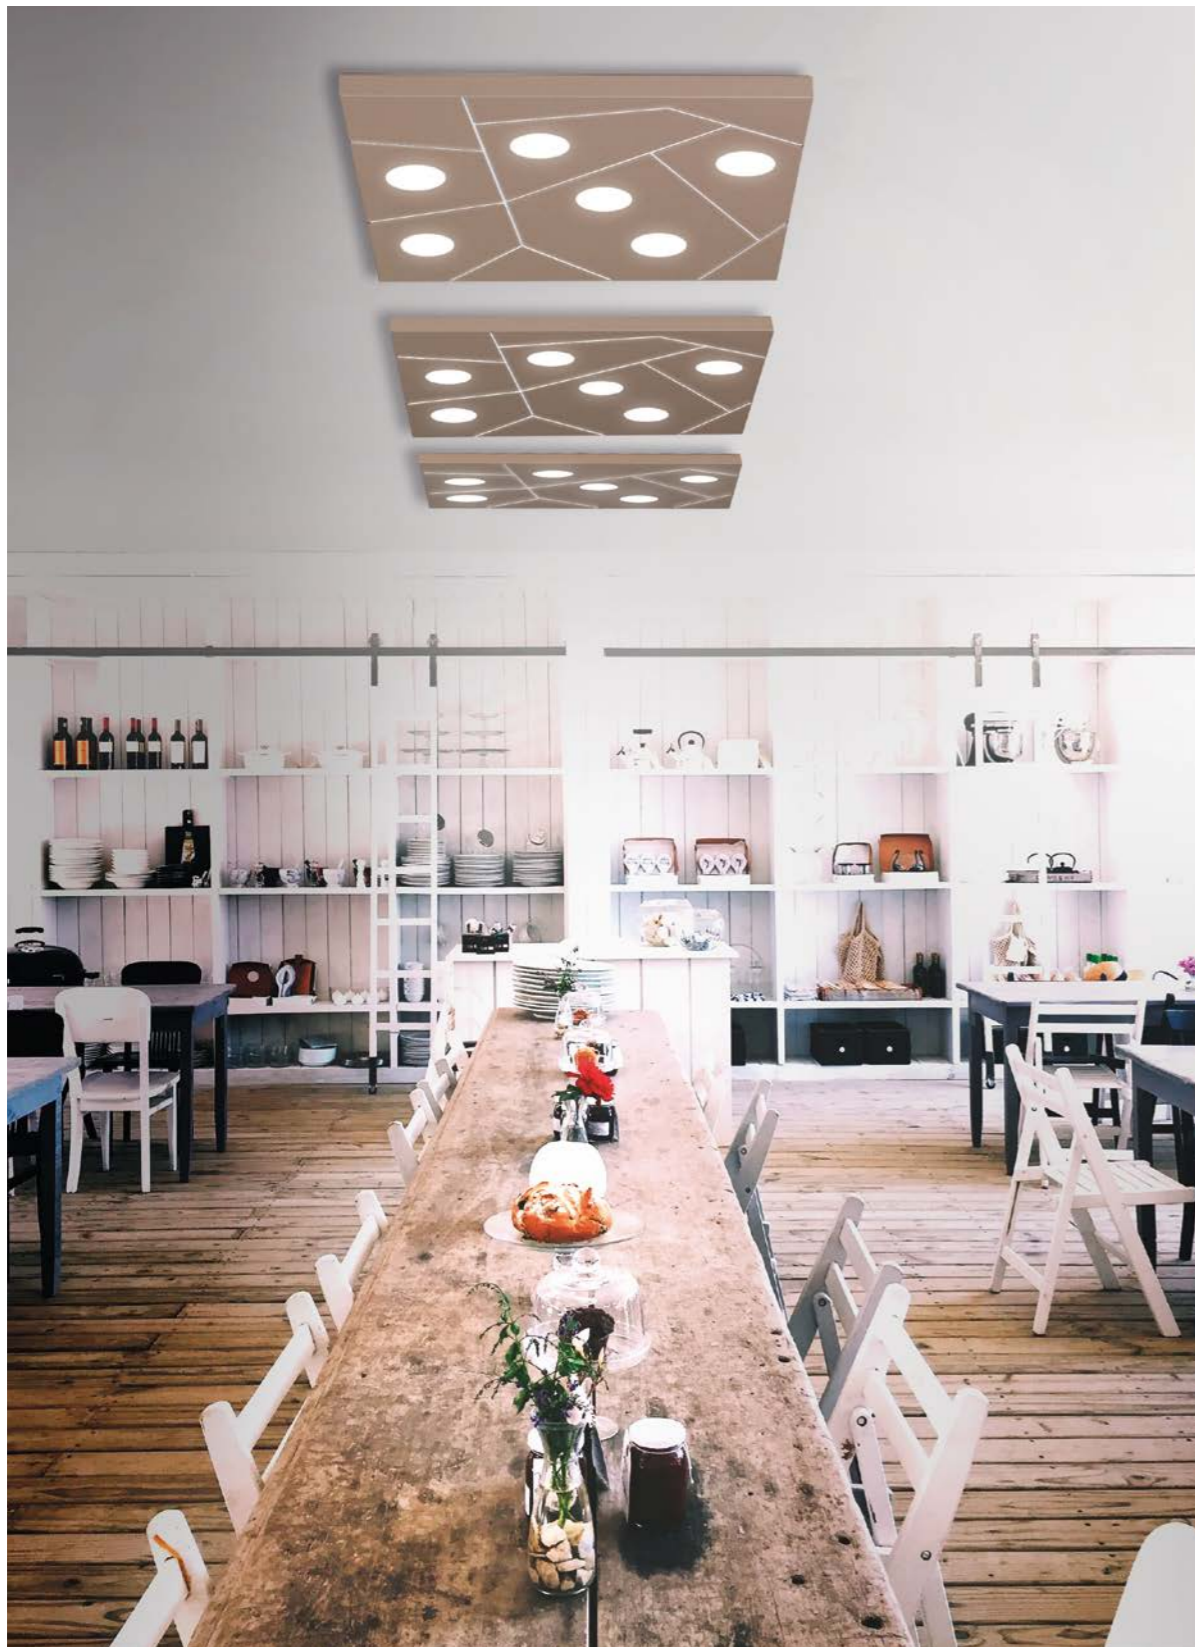

873/60 PA

220-240V - 6 Gx53 LED

CE IP20

L₁: 600mm - L₂: 600mm - P: 30mm

Net weight 3000gr

Gross weight 5000gr

Volume 0,077 m³

Lamp supplied without lights