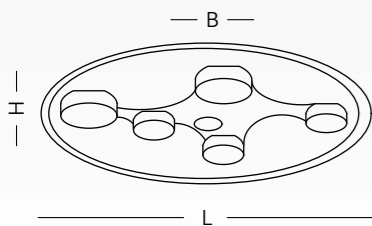

901/70 PA
220-240V - 5 Gx53 LED
CE IP20
L: $\varnothing$ 700mm - H: 85mm - B: 125mm
Net Weight 6050gr
Gross Weight 10100gr
Volume 0,18 m³
Lamp supplied without lights

901/40 PA
220-240V - 2 Gx53 LED
CE IP20
L: $\varnothing$ 400mm - H: 85mm - B: 65mm
Net Weight 1900gr
Gross Weight 2700gr
Volume 0,027 m³
Lamp supplied without lights