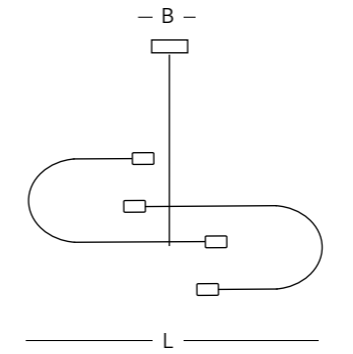

904/4 S

220-240V - 4 E27 LED

CE IP20

L: 1200mm - H 720mm - B: 95mm

Net Weight 1400gr

Gross Weight 4000gr

Volume 0,11 m³

Lamp supplied without lights