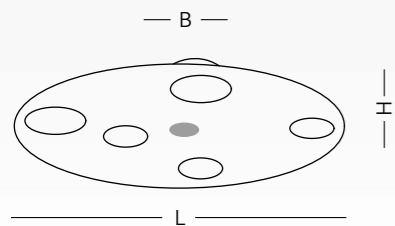

902/70 PA
220-240V - 5 Gx53 LED
CE IP20
L: Ø 700mm - H: 85mm - B: 125mm
Net Weight 5400gr
Gross Weight 9500gr
Volume 0,18 m³
Lamp supplied without lights

902/40 PA
220-240V - 2 Gx53 LED
CE IP20
L: Ø 400mm - H: 85mm - B: 65mm
Net Weight 1850gr
Gross Weight 2700gr
Volume 0,027 m³
Lamp supplied without lights