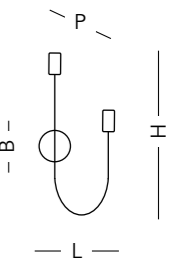

904/2 A

220-240V - 2 E27 LED

CE IP20

L: 220mm - H: 500mm P: 130mm - B: 95mm

Net Weight 400gr

Gross Weight 1300gr

Volume 0,027 m³

Lamp supplied without lights