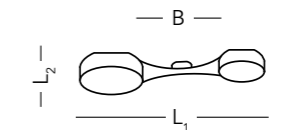

900/4 PA

220-240V - 4 Gx53 LED

CE IP20

L₁: 450mm - L₂: 450mm - H: 55mm - B: 125mm

Net Weight 1650gr

Gross Weight 2100gr

Volume 0,027 m³

Lamp supplied without lights