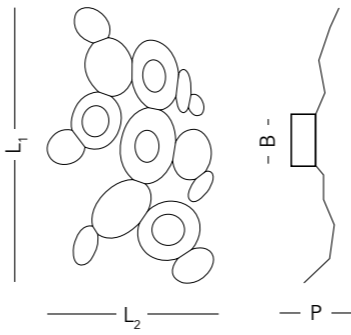

Mickey | Ceiling - Wall