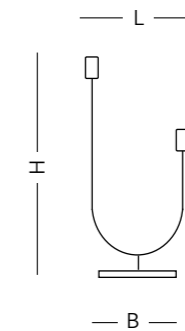

904/2 L

220-240V - 2 E27 LED

CE IP20

L: 200mm - H: 450mm - B: 145mm

Net Weight 1850gr

Gross Weight 2550gr

Volume 0,050 m³

Lamp supplied without lights