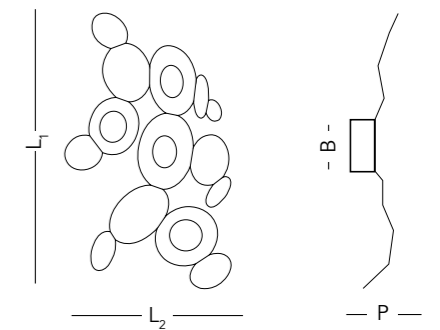

861/4 PA

220-240V - 4 Gx53 LED

CE IP20

L₁: 750mm - L₂: 530mm - P: 130mm - B: 130mm

Net weight 2200gr

Gross weight 3500gr

Volume 0,095 m³

Lamp supplied without lights