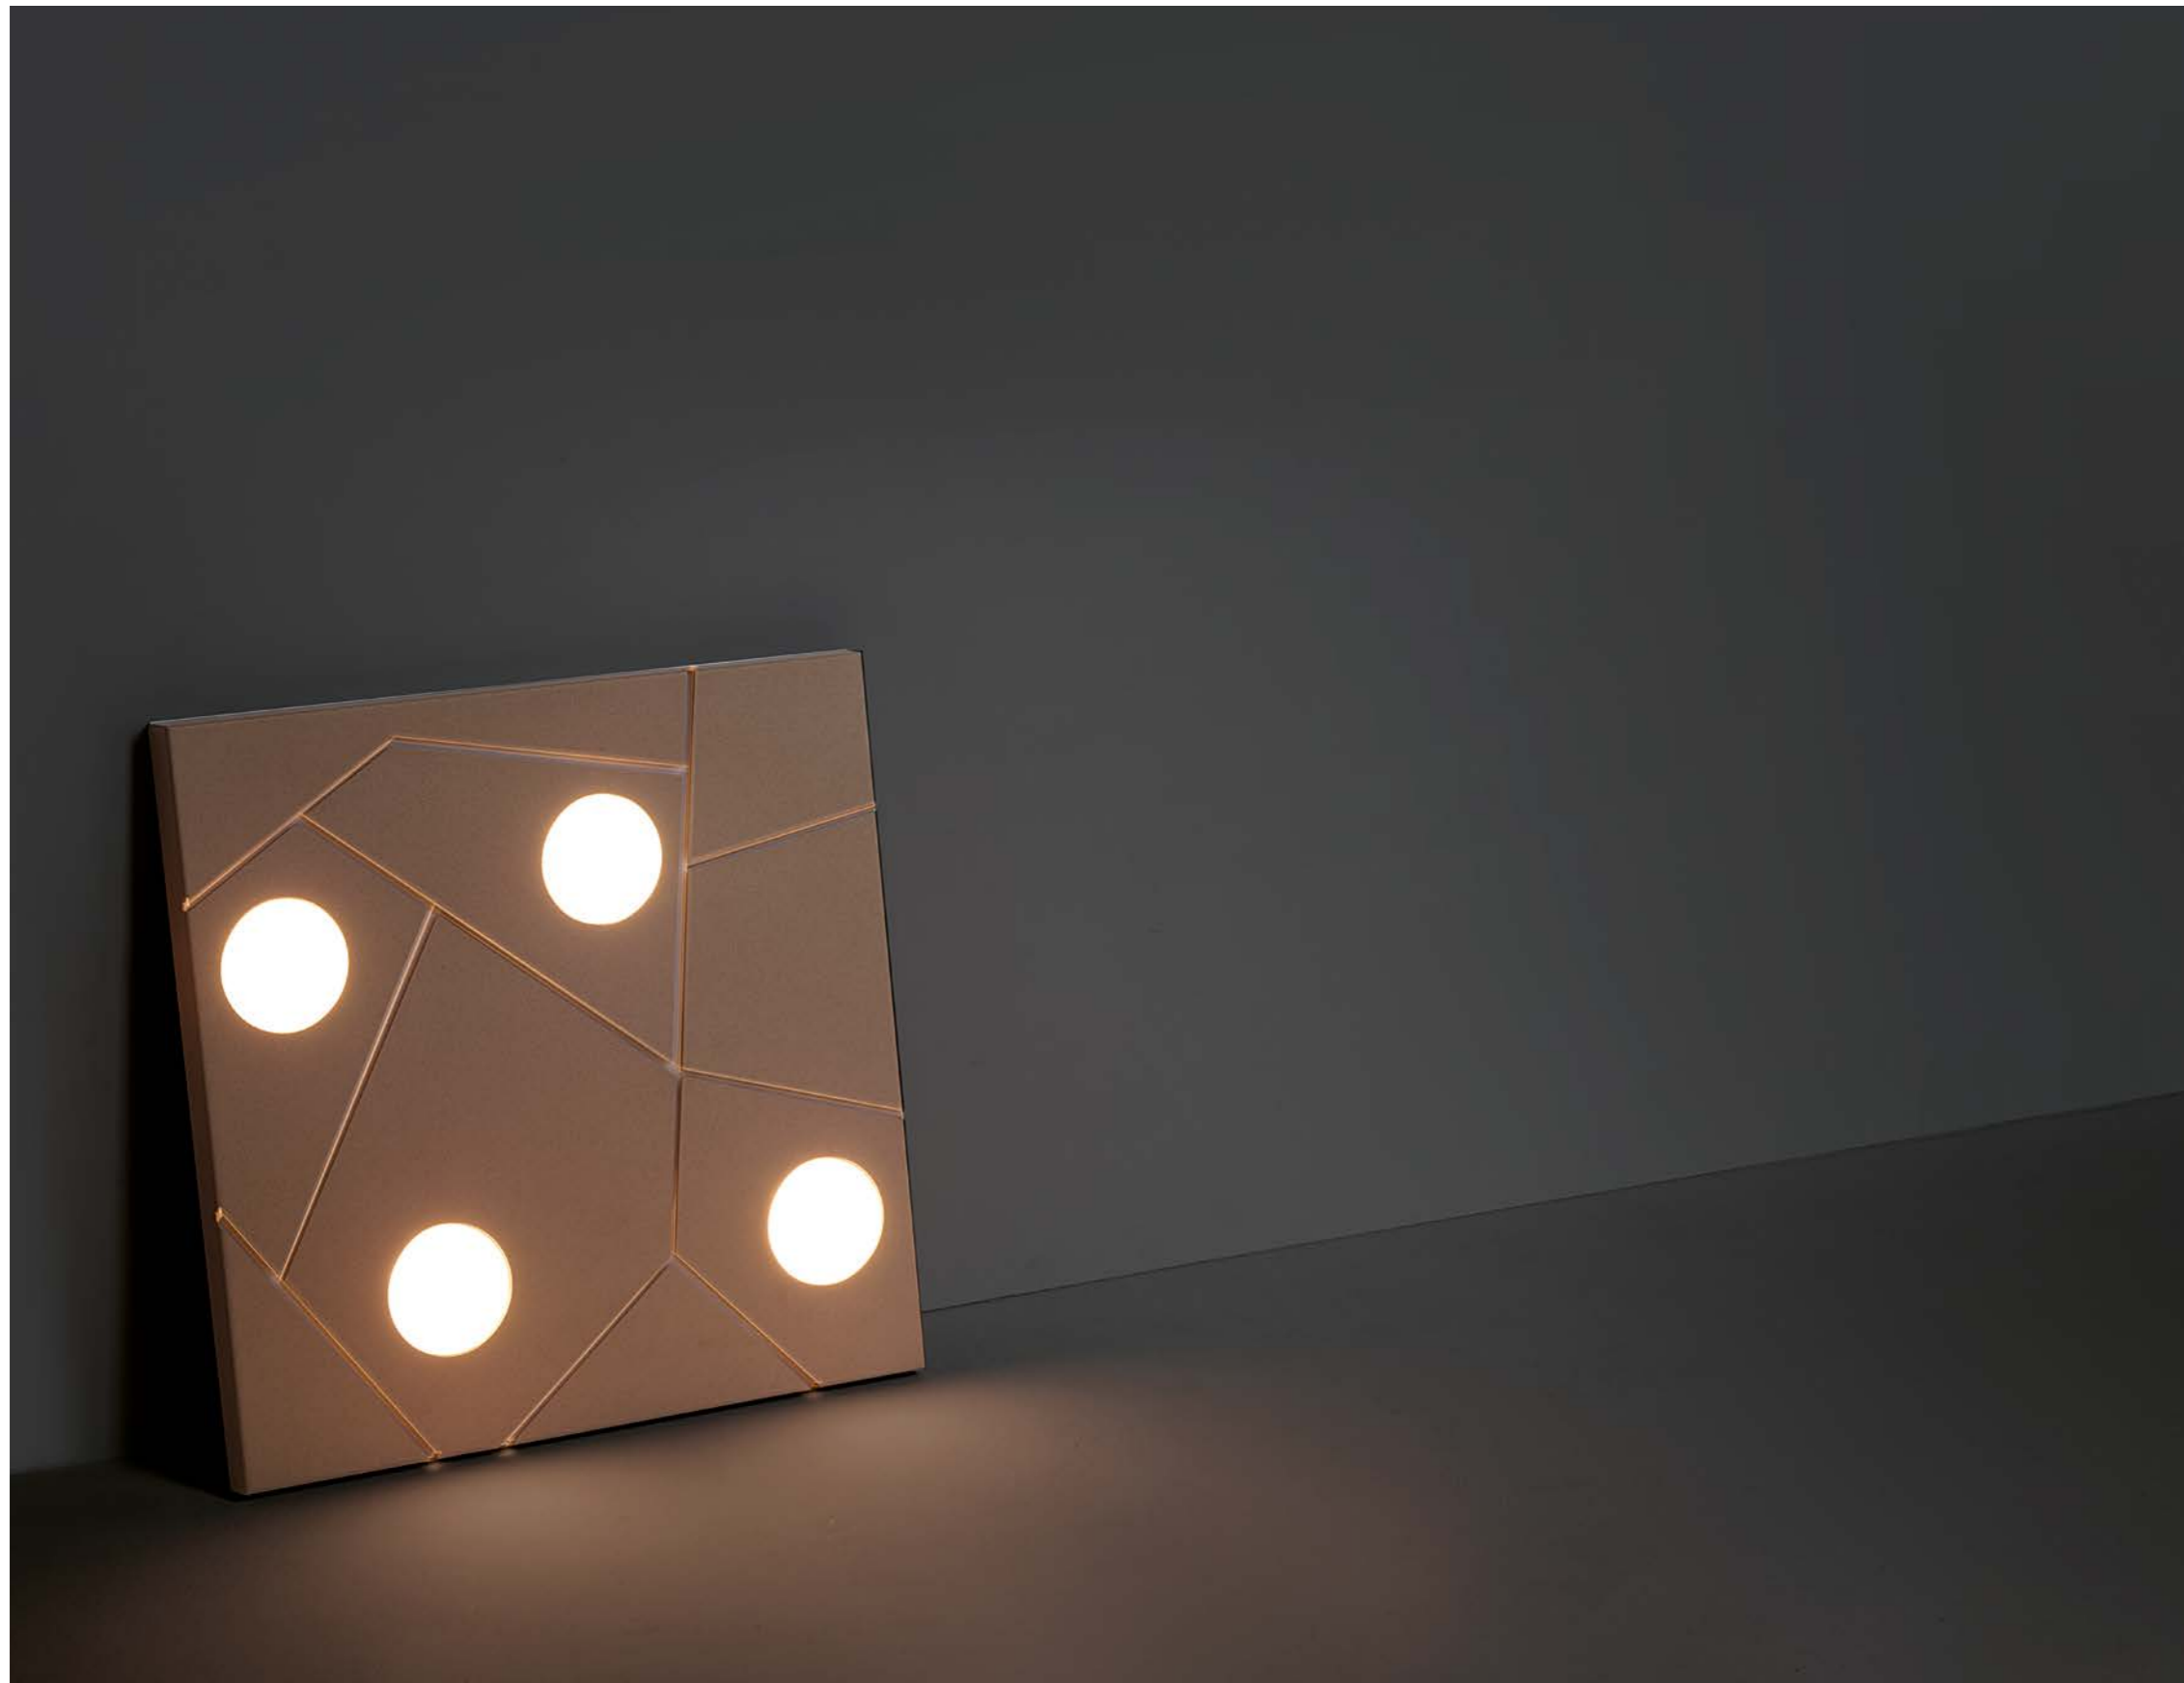

CE IP20

L₁: 200mm - L₂: 200mm

P: 30mm

Net weight 900gr

Gross weight 1210gr

Volume 0,011 m³

Lamp supplied without lights

873/80 PA
 220-240V - 4 Gx53 LED
 CE \oplus IP20
 L₁: 200mm - L₂: 800mm - P: 30mm
 Net weight 1900gr
 Gross weight 3500gr
 Volume 0,054 m³
 Lamp supplied without lights