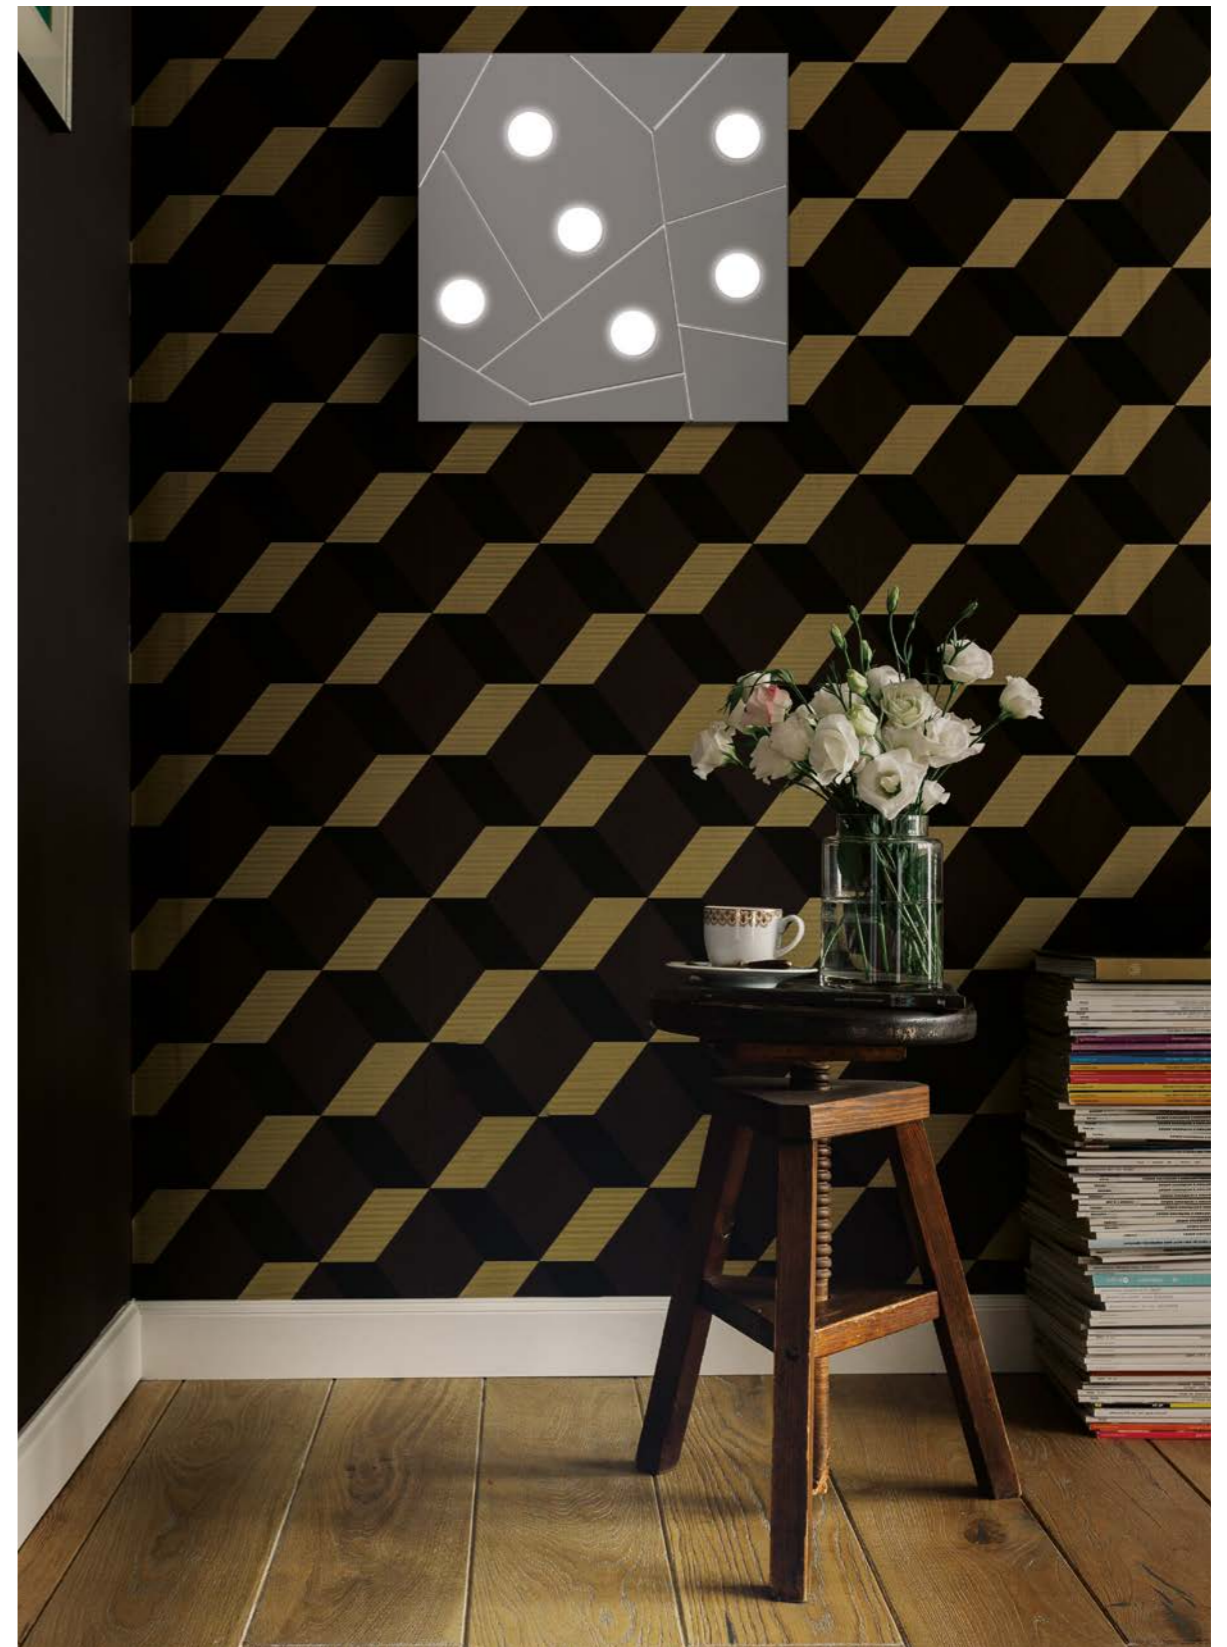

873/60 PA

220-240V - 6 Gx53 LED

CE IP20

L₁: 600mm - L₂: 600mm - P: 30mm

Net weight 3000gr

Gross weight 5000gr

Volume 0,077 m³

Lamp supplied without lights